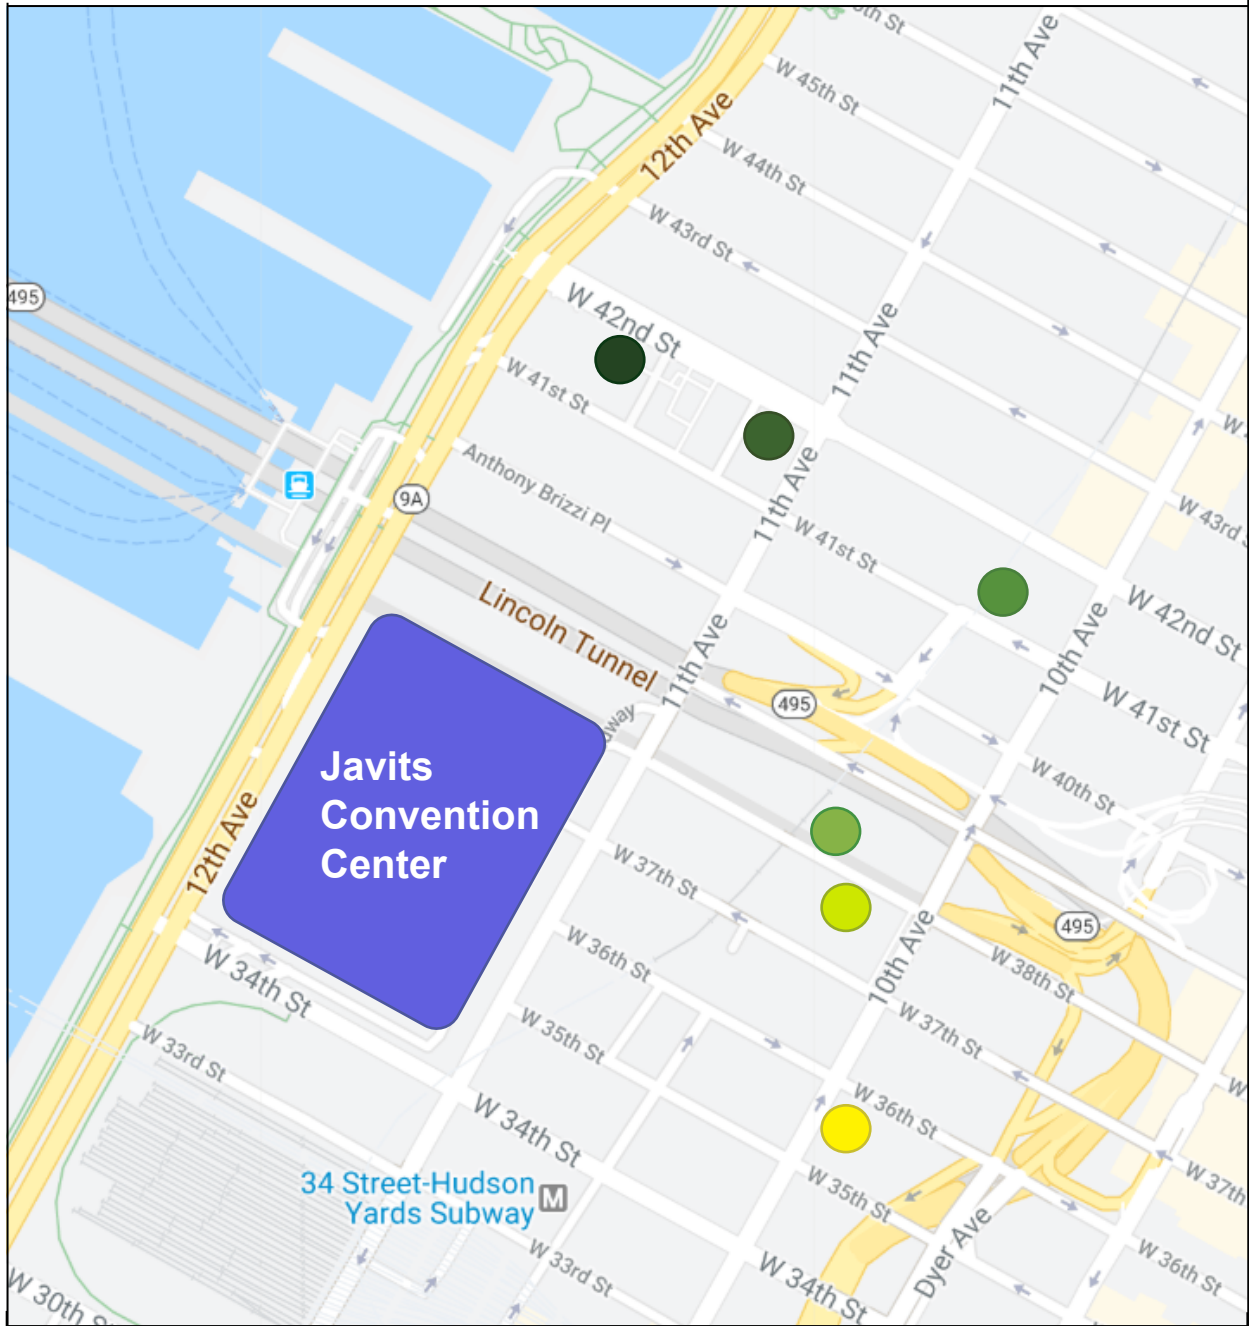

Please Note: This map does not display all public parking surrounding the Javits Convention Center. You may look online for alternative parking.

### **PARKING LOCATION KEY**

- - 601 W 41st St. – Valet
- - 600 W 42nd St. – Valet\*
- - 501 W 41st St. - (561 10th Ave) Valet\*
- - 520 W 38th St. - (505 W 37th St.) - Valet
- - 510 W 38th St. - Valet\*
- - 452 10th Ave. - Valet\*

\* Over-sized vehicles/van parking available (additioanl fee attached)